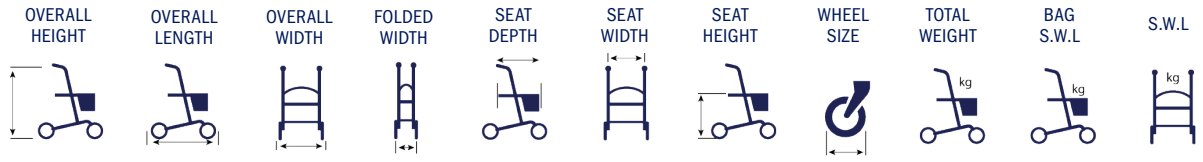

VOGUE CARBON FIBRE WALKER

Aspire for... Comfort, Stability & Style

Carbon - Black
ONLY AVAILABLE IN MEDIUM

Carbon - Candy Red
ONLY AVAILABLE IN TALL

Super
Lightweight!

TALL
Now Available!

1 YEAR WARRANTY

S.W.L 150KG

AS/NZ Approved

Vogue is registered in the ARTG, AUST R ARTG 271255

FEATURES & BENEFITS

- Luxury look and feel** – Danish design, profiled tubing, moulded fittings, ergonomic handles and refined colours
- Super lightweight and ergonomic design** with small turning circle for excellent manoeuvrability
- AutoLocate** - Smooth height adjustment that automatically locates to pre-set heights, making adjustment simple and accurate
- Locks when folded** – 225mm folding width minimises storage space and makes transportation easier
- Advanced locking handbrakes** – for increased user safety when walking and sitting
- Unbreakable TPE super soft wheels** – offers high durability and a smooth ride for increased comfort
- Removable utility bag** – simple and stylish to remove for shopping
- Supplied with **cane holder attachment**
- Deep Seat and Wide Backrest** for improved comfort and support

	OVERALL HEIGHT	OVERALL LENGTH	OVERALL WIDTH	FOLDED WIDTH	SEAT DEPTH	SEAT WIDTH	SEAT HEIGHT	WHEEL SIZE	TOTAL WEIGHT	BAG S.W.L	S.W.L
WAF705360 Aspire Vogue Carbon Fibre - Black - Medium	695 - 920mm	680mm	600mm	225mm	240mm	460mm	550mm	8"	5kg	5kg	150kg
WAF705360 Aspire Vogue Carbon Fibre - Candy Red - Tall	770 - 1040mm	680mm	605mm	225mm	240mm	460mm	620mm	8"	6kg	5kg	150kg